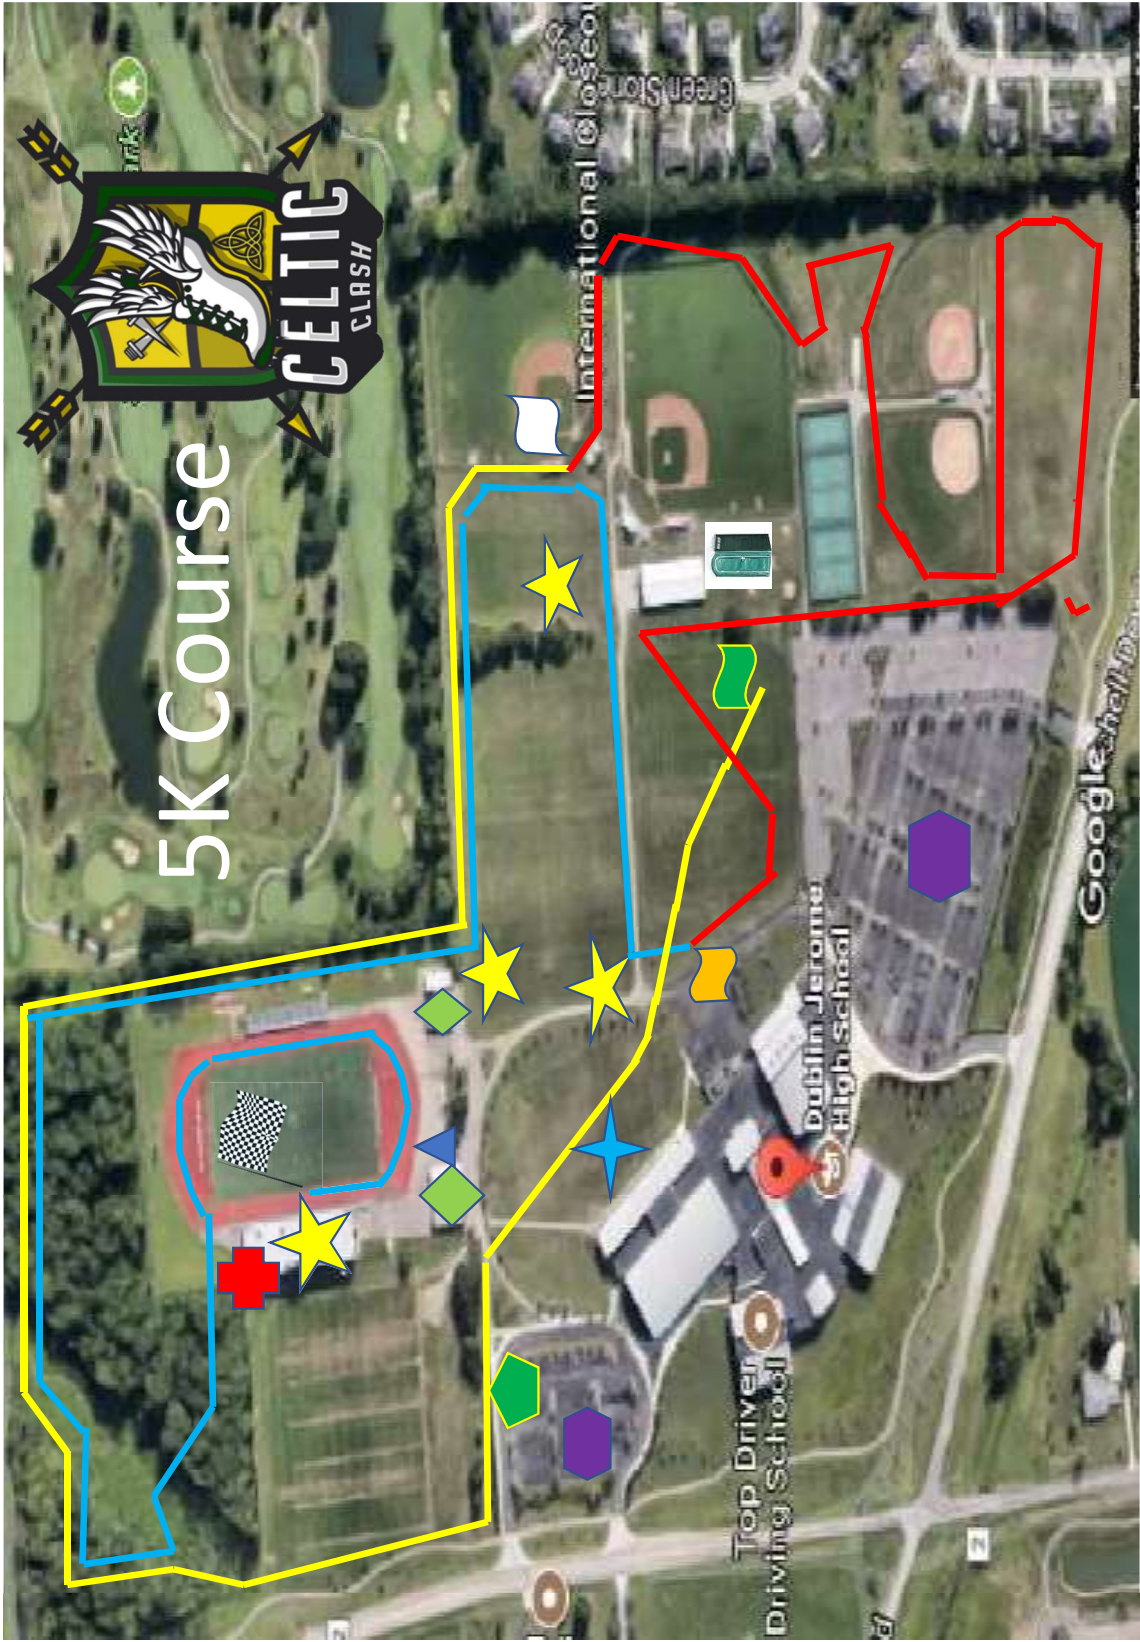

2 Mile

Course

Starting Line

1 Mile

2 Mile

Finish Line

Bus drop-off

Spectator Parking

Prime Watch Areas

Athlete Village

Rest Rooms

First Aid

Hospitality & Volunteer Check-in

Port-a-Potty's for Athletes

Starting Line

1 Mile

2 Mile

Finish Line

Bus drop-off

Spectator Parking

Prime Watch Areas

Athlete Village

Rest Rooms

First Aid

Hospitality & Volunteer Check-in

Port-a-Poty's for Athletes